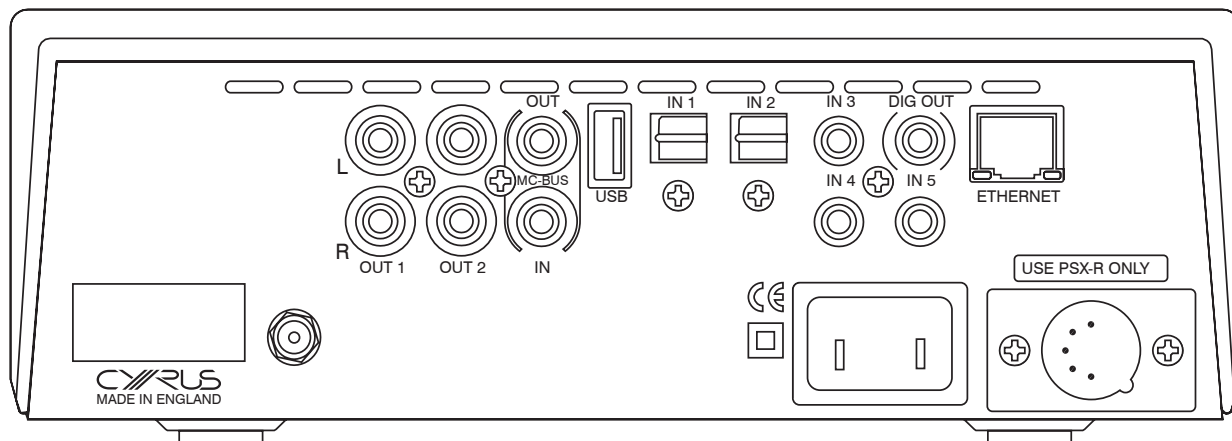

All Cyrus components are manufactured in an advanced die-cast aluminium chassis and this hand finished casework is an integral part of the products' sound. It's not just about good looks; the chassis composition is specifically designed to create an electronically shielded and mechanically vibration-free environment for the sensitive audio circuits which are hung inside the inverted chassis, avoiding unwanted electric currents and secondary magnetic fields so the sound you hear is the very best that it can be.